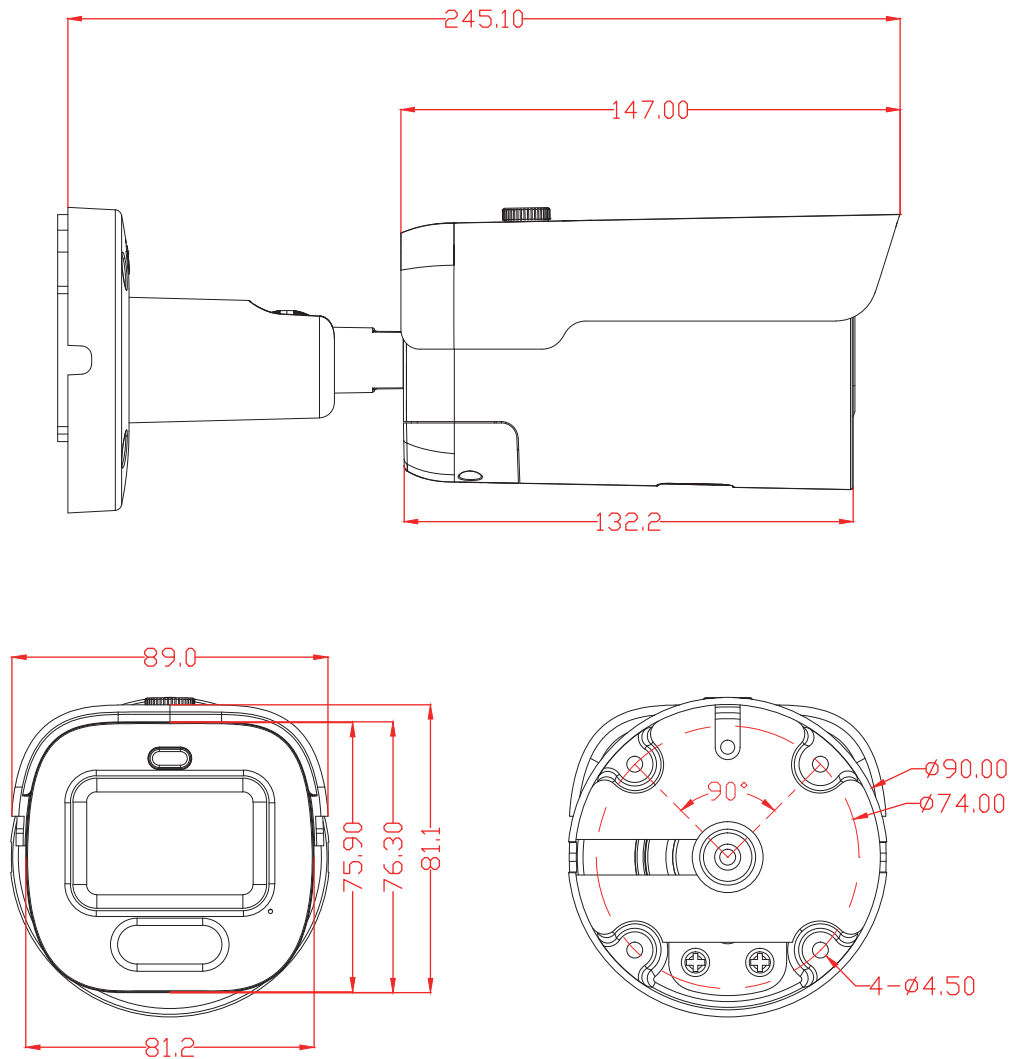

Dimensions (mm)

Optional Accessories